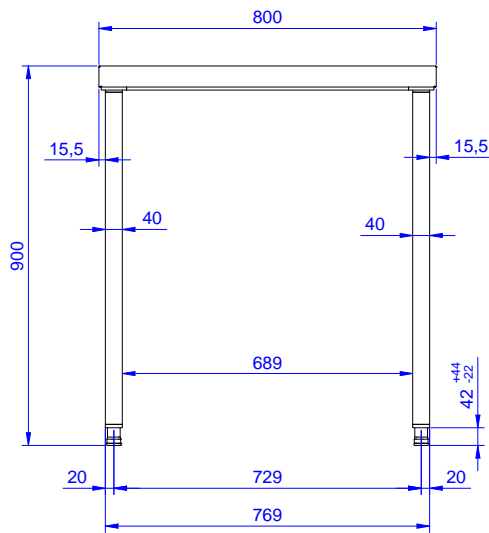

Short Form Specification

Item No. _____

The 50mm high worktop in 304 AISI stainless steel, 1mm in thickness, has upturned edges and incorporates a layer of sound deadening, waterproof and fireproof material. Square section legs 40x40mm on 1" height-adjustable feet in 304 AISI stainless steel.

Main Features

- Ideal for central positioning in the kitchen, either as island installation or back to back.

Construction

- 50 mm worktop in 304 AISI stainless steel, 10/10 in thickness with upturned edges and reinforced waterproof underpanel, incorporates a layer of sound deadening materials.
- 400 or 600 mm wide single drawer, chest of 4 drawers, lower shelf, three-sided underframe and set of castors as alternative to the feet, can be fitted as optional on all work tables.
- 40 mm-thick lower shelf (available as optional accessory on some models) slots easily into place at a height of 200 mm from the floor. Lower shelf is compulsory to install the chest of drawers.
- Square section legs and 40 mm height-adjustable feet in 304 AISI stainless steel.
- Table top slots into legs without using screws to facilitate installation.

APPROVAL: _____

Front

Side

Top

Key Information:

**External dimensions,
Width:**

133217 (TG800N) 800 mm

**External dimensions,
Depth:**

700 mm

**External dimensions,
Height:**

900 mm

Worktop thickness:

50 mm

Net weight:

28 kg