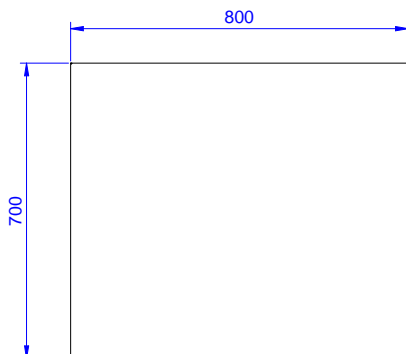

APPROVAL: _____

Front

Side

Top

Key Information:

**External dimensions,
Width:**

133217 (TG800N) 800 mm

**External dimensions,
Depth:**

700 mm

**External dimensions,
Height:**

900 mm

Worktop thickness:

50 mm

Net weight:

28 kg