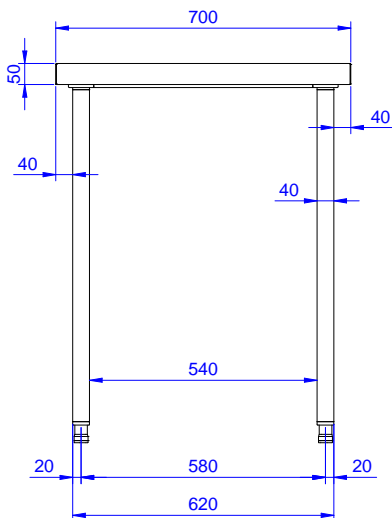

Short Form Specification

Item No. _____

The 50mm high worktop in 304 AISI stainless steel, 1mm in thickness, has upturned edges and incorporates a layer of sound deadening, waterproof and fireproof material. Square section legs 40x40mm on 1" height-adjustable feet in 304 AISI stainless steel.

Optional Accessories

- Set of 4 wheels (2 with brake) PNC 855150
d. 100mm for tables and sinks
(total height on wheels= 993 mm)
- Single drawer GN 1/1, 400mm PNC 855280
- Single drawer, 600mm PNC 855281
- Additional drawer, 600mm (to PNC 855295
set up a chest of 2, 3, 4
drawers)
- Additional drawer GN 1/1, PNC 855298
400mm (to set up a chest of 2,
3, 4 drawers)
- Lower shelf for 800 mm tables PNC 855363
and sinks
- Floor fastening kit for 2 square PNC 865386
legs

APPROVAL: _____

Front

Side

Top

Key Information:

**External dimensions,
Width:**

133217 (TG800N) 800 mm

**External dimensions,
Depth:**

700 mm

**External dimensions,
Height:**

900 mm

Worktop thickness:

50 mm

Net weight:

28 kg